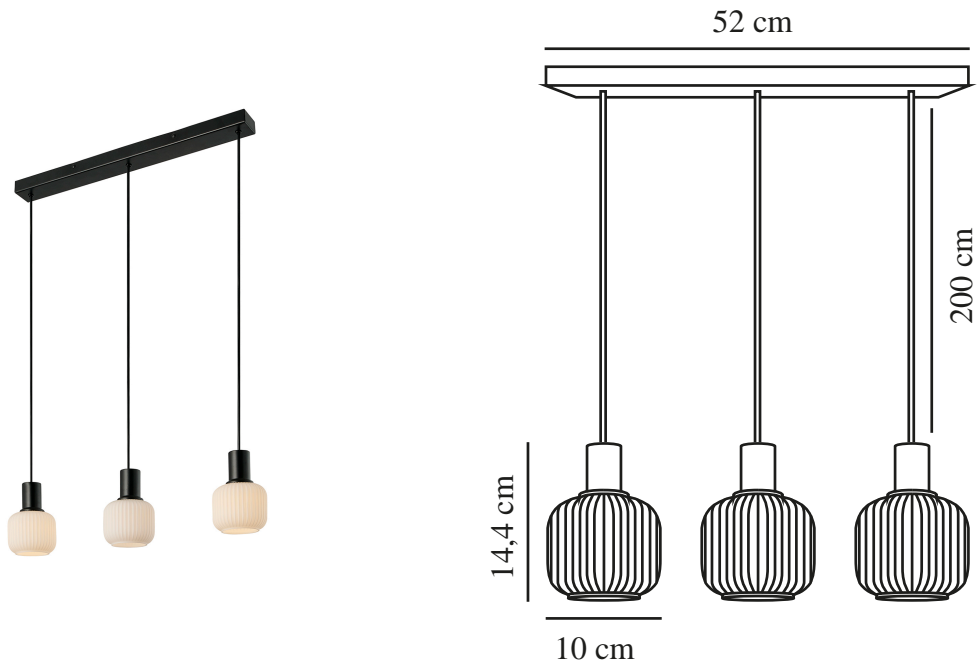

MILFORD MINI 3-RAIL | PENDANT | BLACK

2412623003

nordlux®

Voltage (V): 220-240 Volt
IP degree: IP20
Maximum bulb wattage (W): 3X25 W
Class (Class 1, Class 2, Class 3):
Class 2 (Double isolated)
Socket type: E14
Parallel connection: False

Height (cm): 14.4
Width (cm): 52
Shade Diameter (cm): 10
Length (cm): 52

EAN: 5704924018671
TUN: 2378744
Item Number: 2412623003
Pcs Per Master Carton: 3

Sales Box Height (cm): 58
Sales Box Width(cm): 15
Sales Box Depth (cm): 11.5
Sales Box Volume m³: 0.01
Product net weight (kg): 1.45

Primary material: Glass
Secondary material: Metal
Colour of the cable: Black
Length of the cable (cm): 130
Surface material of the cable:
Plastic
Is the cable replaceable: False
Colour: Black

- Simple, modern design • Beautiful fluted glass
- Japandi style with a mix of opal glass and black metal

Milford Mini is a decorative series with mouth-blown opal glass that creates a soft and almost "pleated" look. The design is simple and modern with a mix of opal glass and black metal. The combination of the organic forms and the fluted surface creates a sense of elegance and illuminates the room with a soft light.